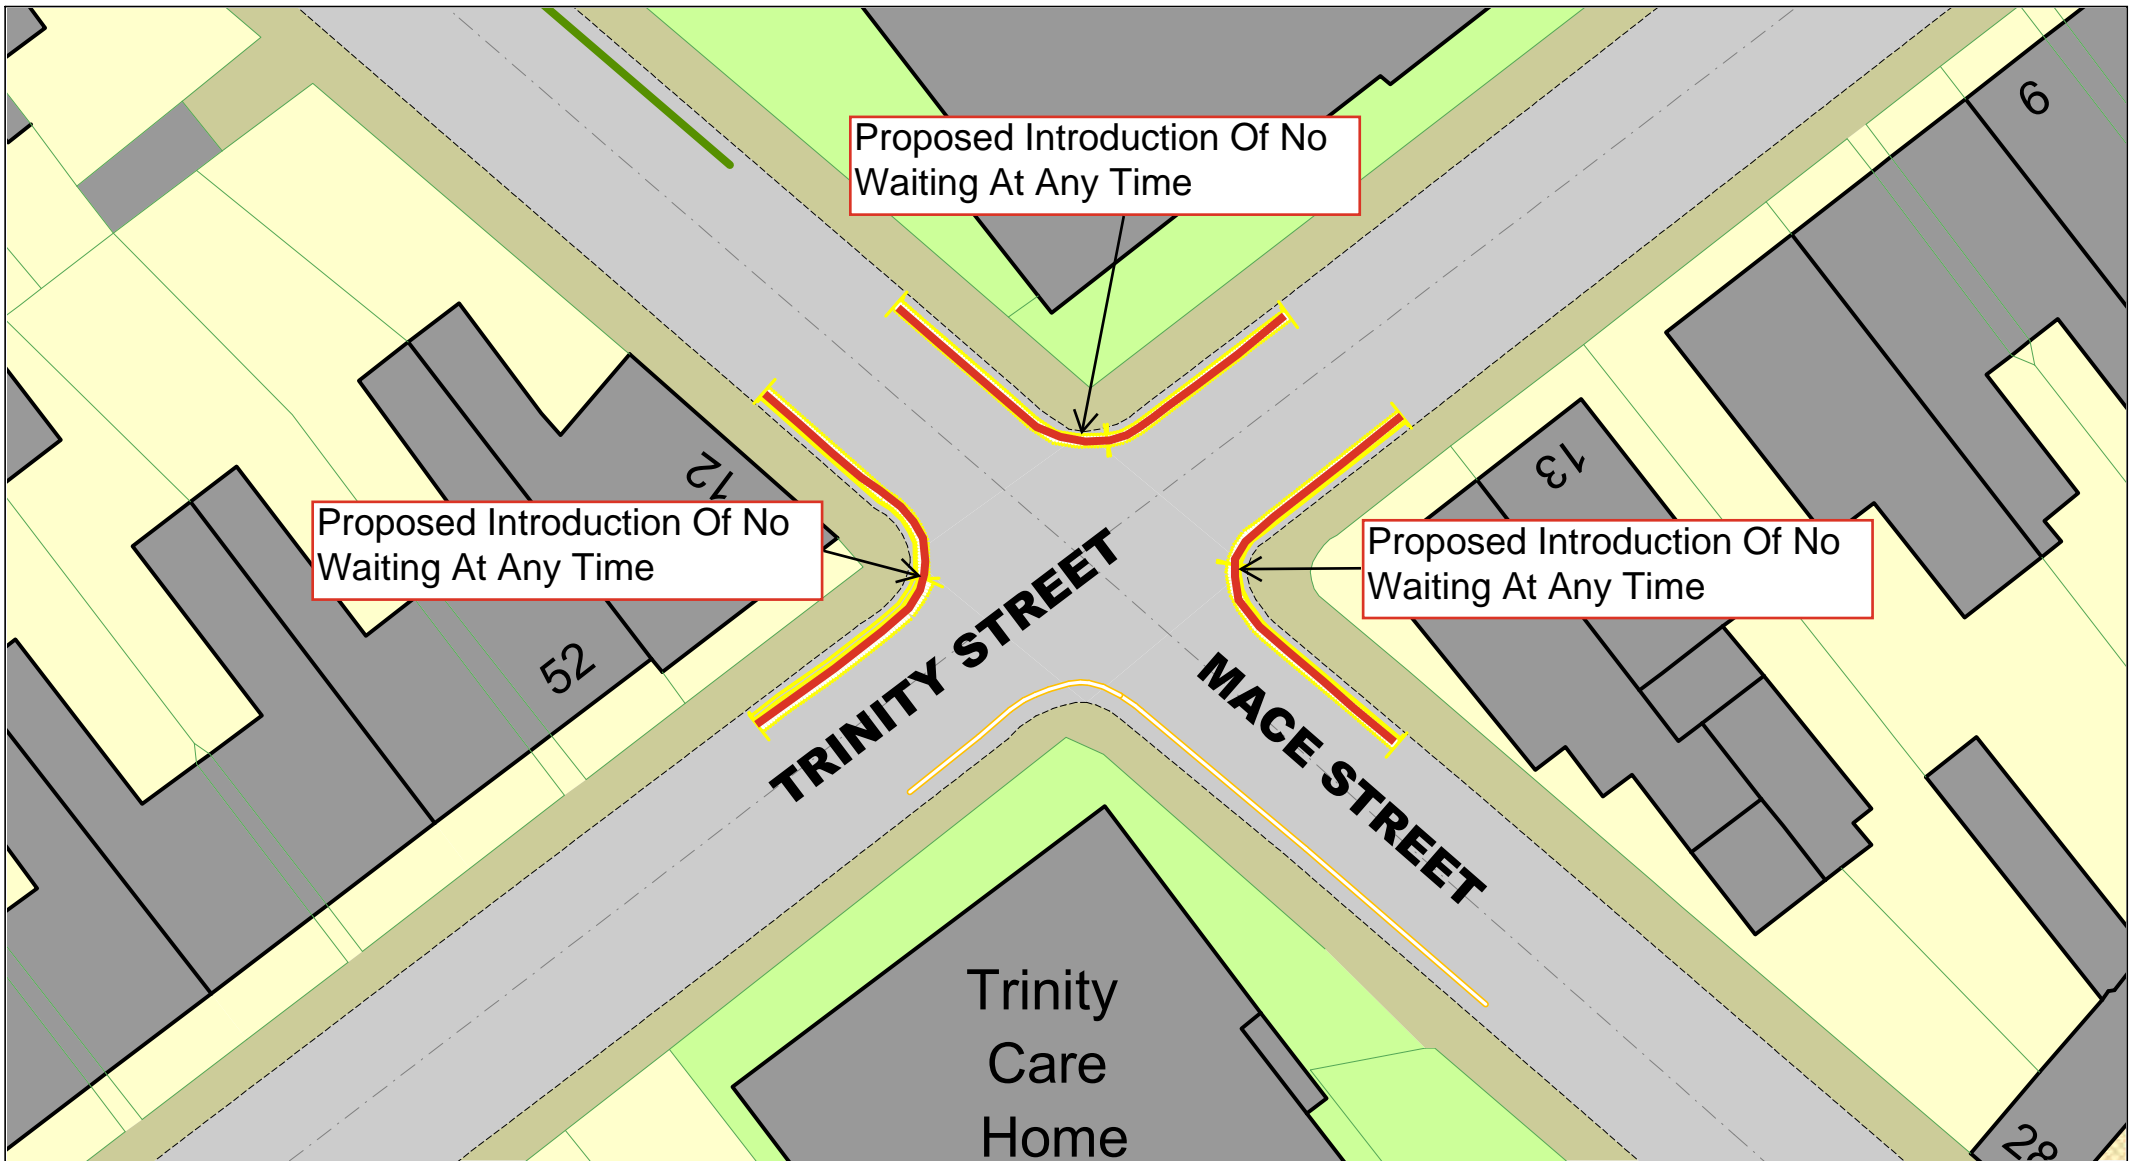

© Crown copyright. All rights reserved
Sandwell MBC
Licence No. AC0000824500 2026

Junction of Trinity Street and Mace Street,
Cradley Heath, B64 6HL
Proposed Introduction of No Waiting At Any Time

SCALE	NTS
DATE	January 2026
DRAWING No.	43861 S/4
DRAWN BY	MGM