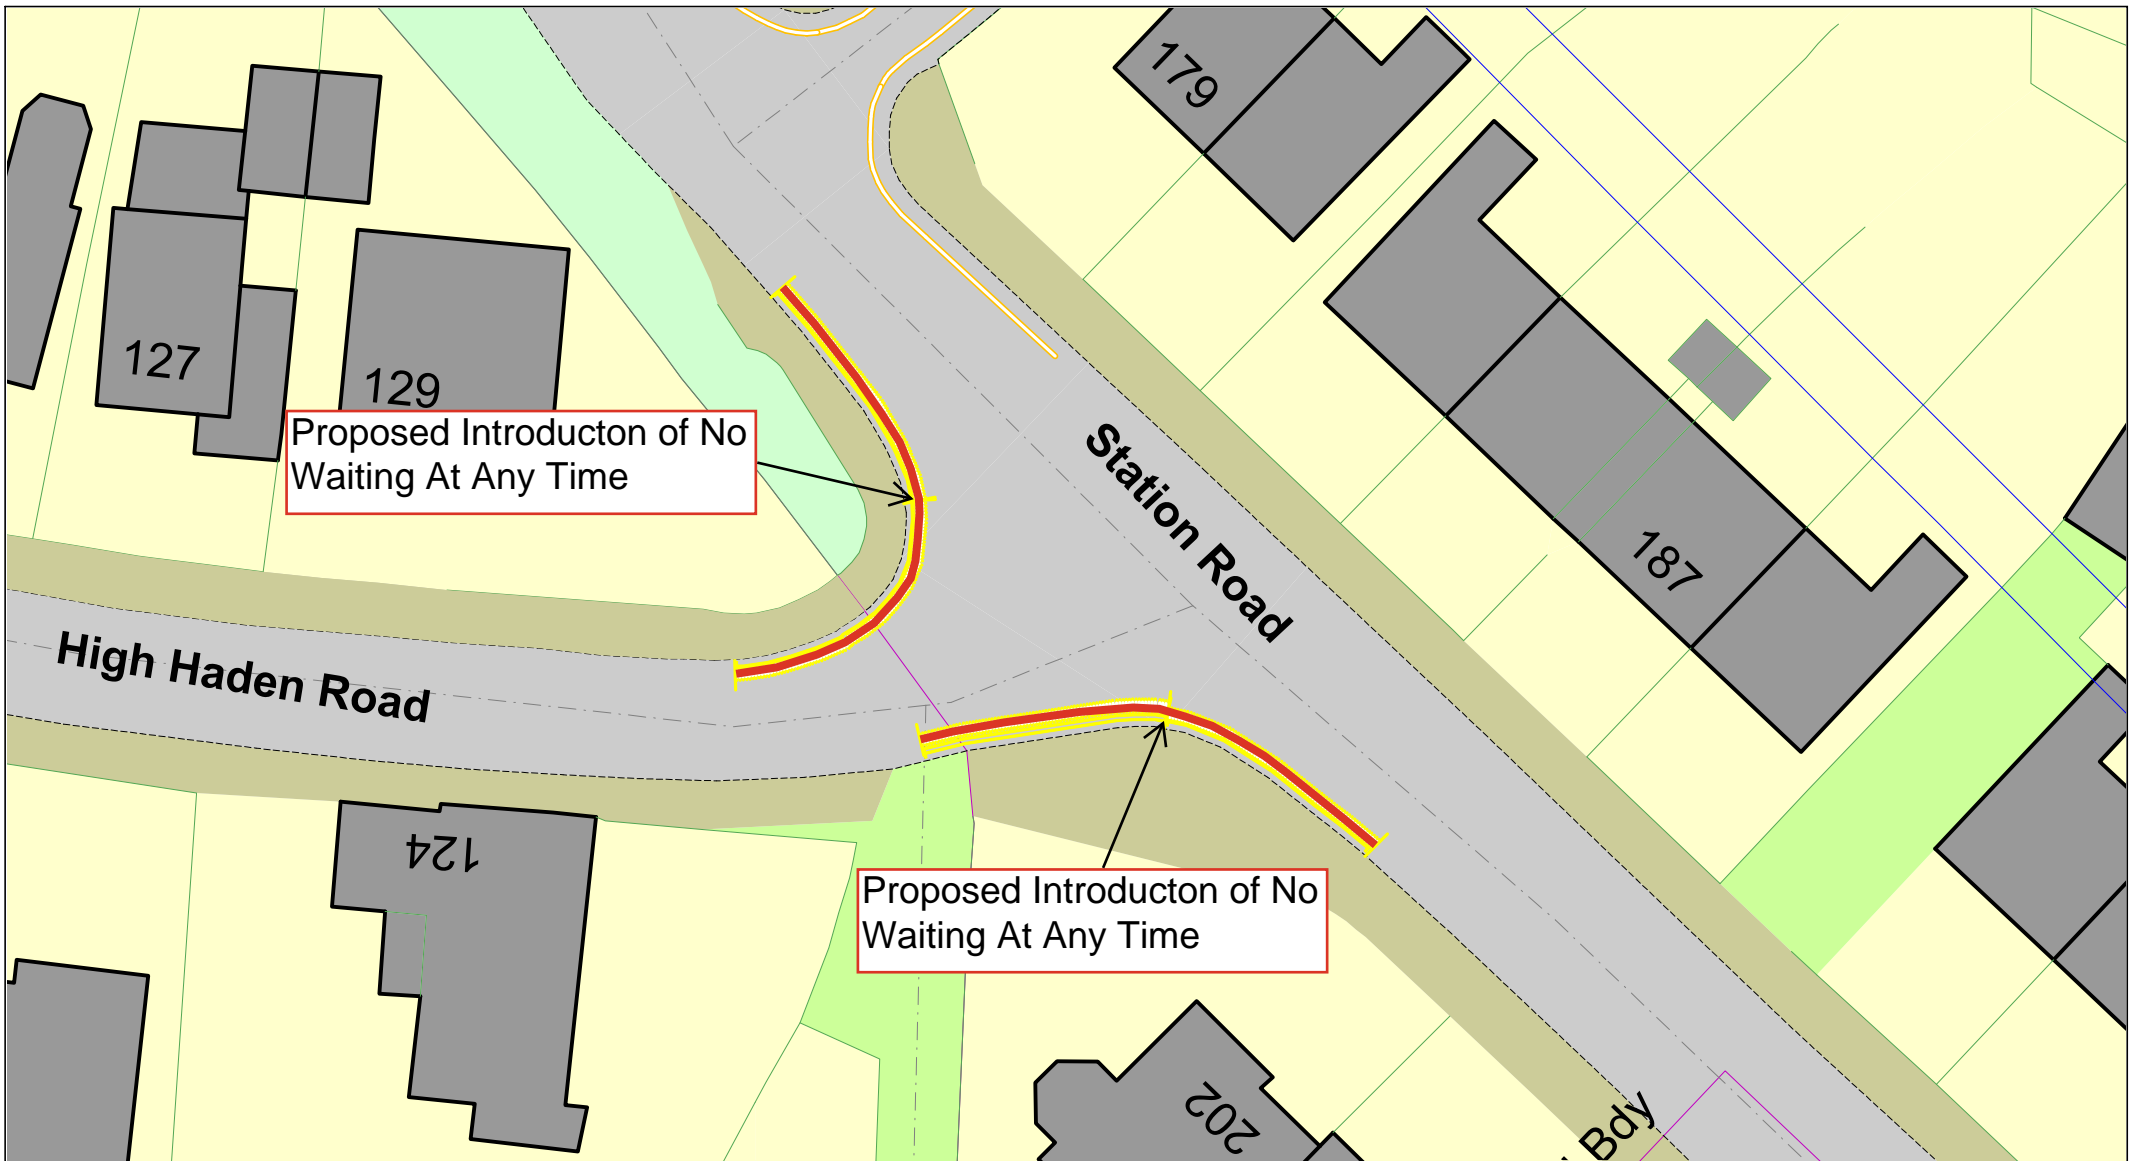

© Crown copyright. All rights reserved Sandwell MBC
Licence No. AC0000824500 2026

Junction of High Haden Road with Station Road,
Cradley Heath, B64 7PW
Proposed Introduction Of No Waiting At Any Time

SCALE	NTS
DATE	January 2026
DRAWING No.	43861 S/4
DRAWN BY	MGM