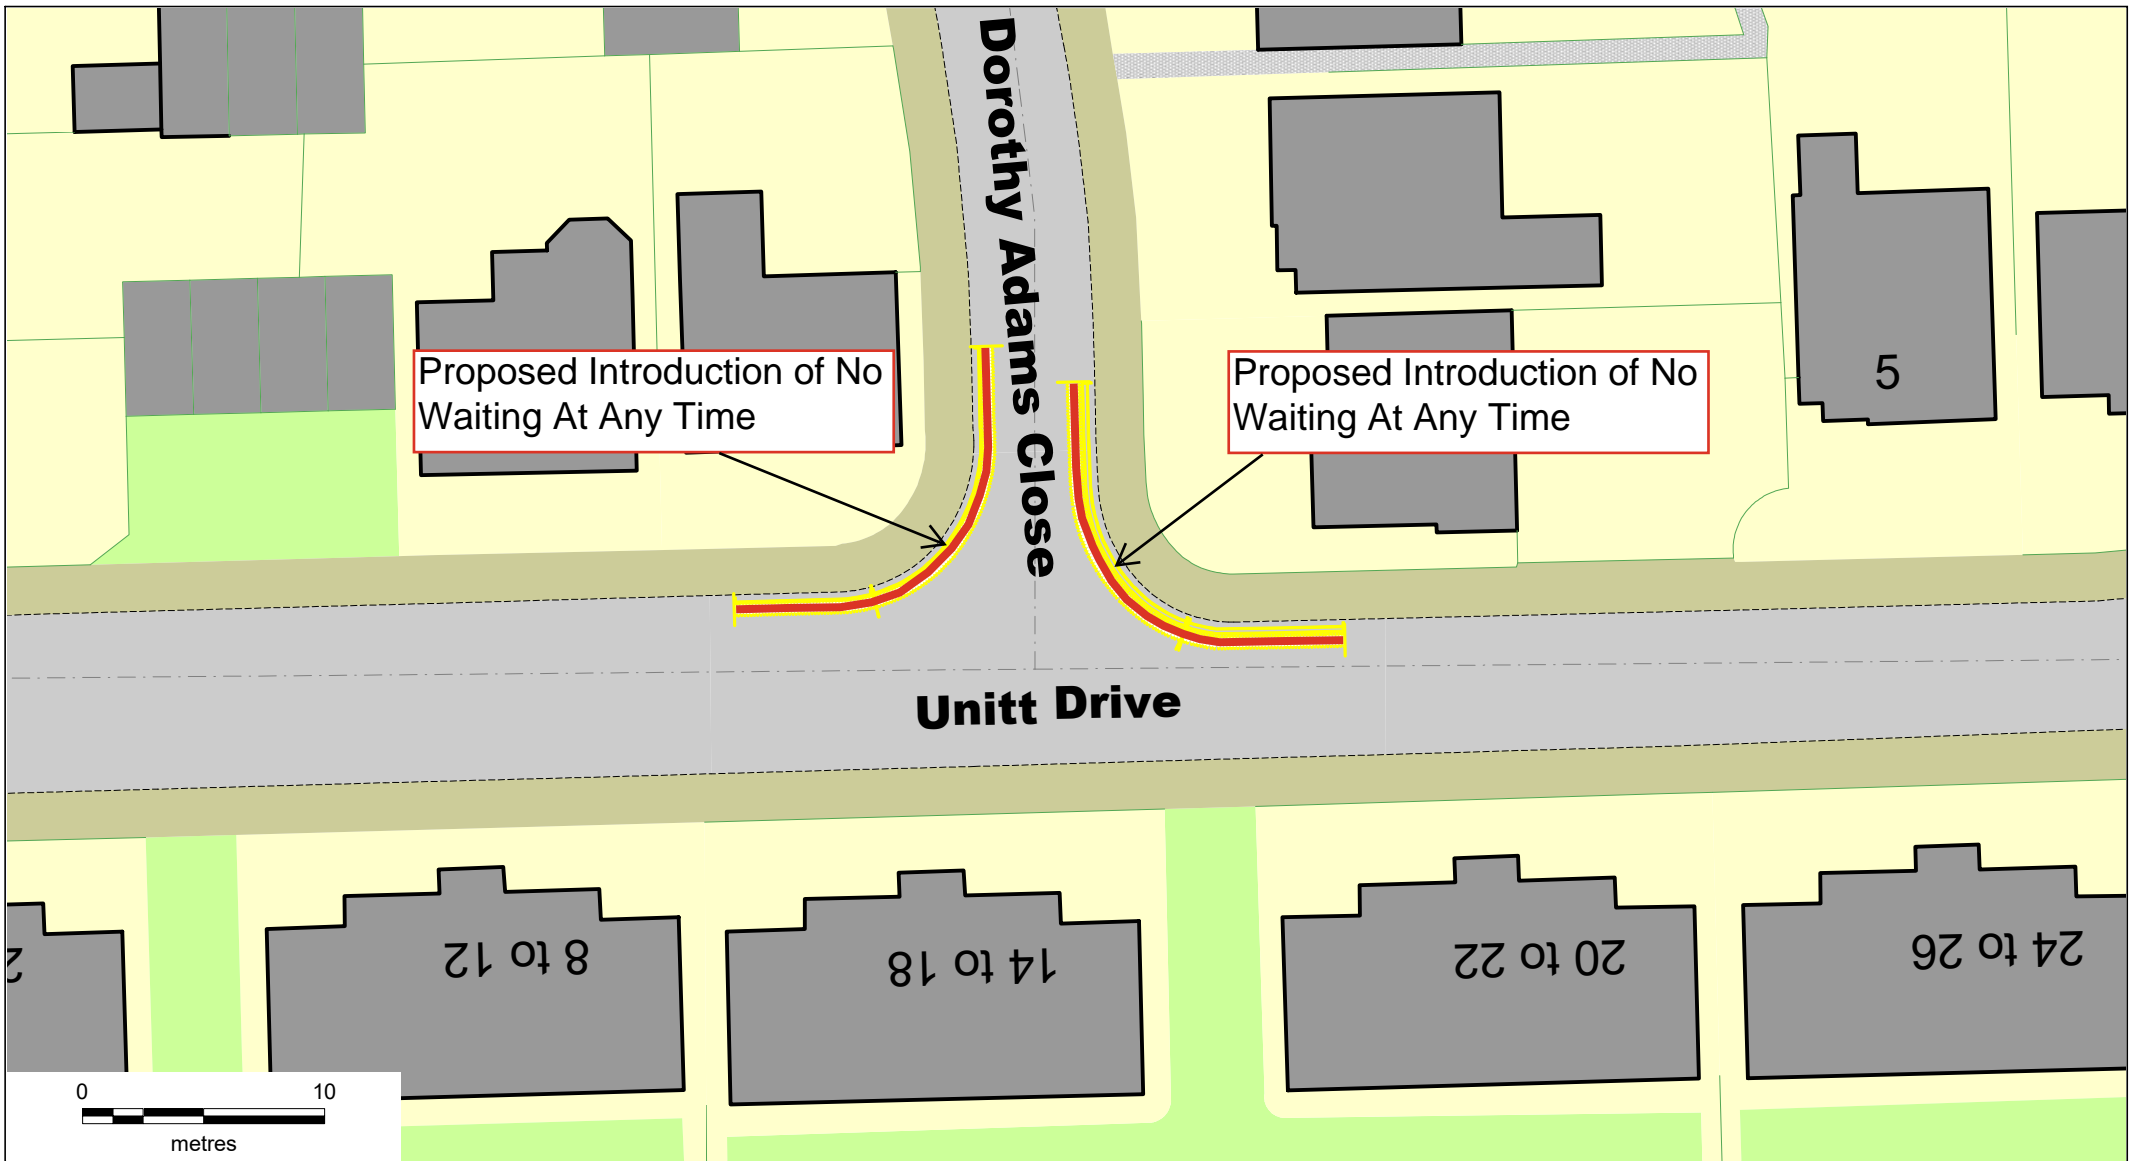

© Crown copyright. All rights reserved Sandwell MBC
Licence No. AC0000824500 2026

**Junction of Dorothy Adams Close with Unitt Drive,
Cradley Heath, B64 6DB
Proposed Introduction Of No Waiting At Any Time**

SCALE	NTS
DATE	January 2026
DRAWING No.	43861 S/4
DRAWN BY	MGM