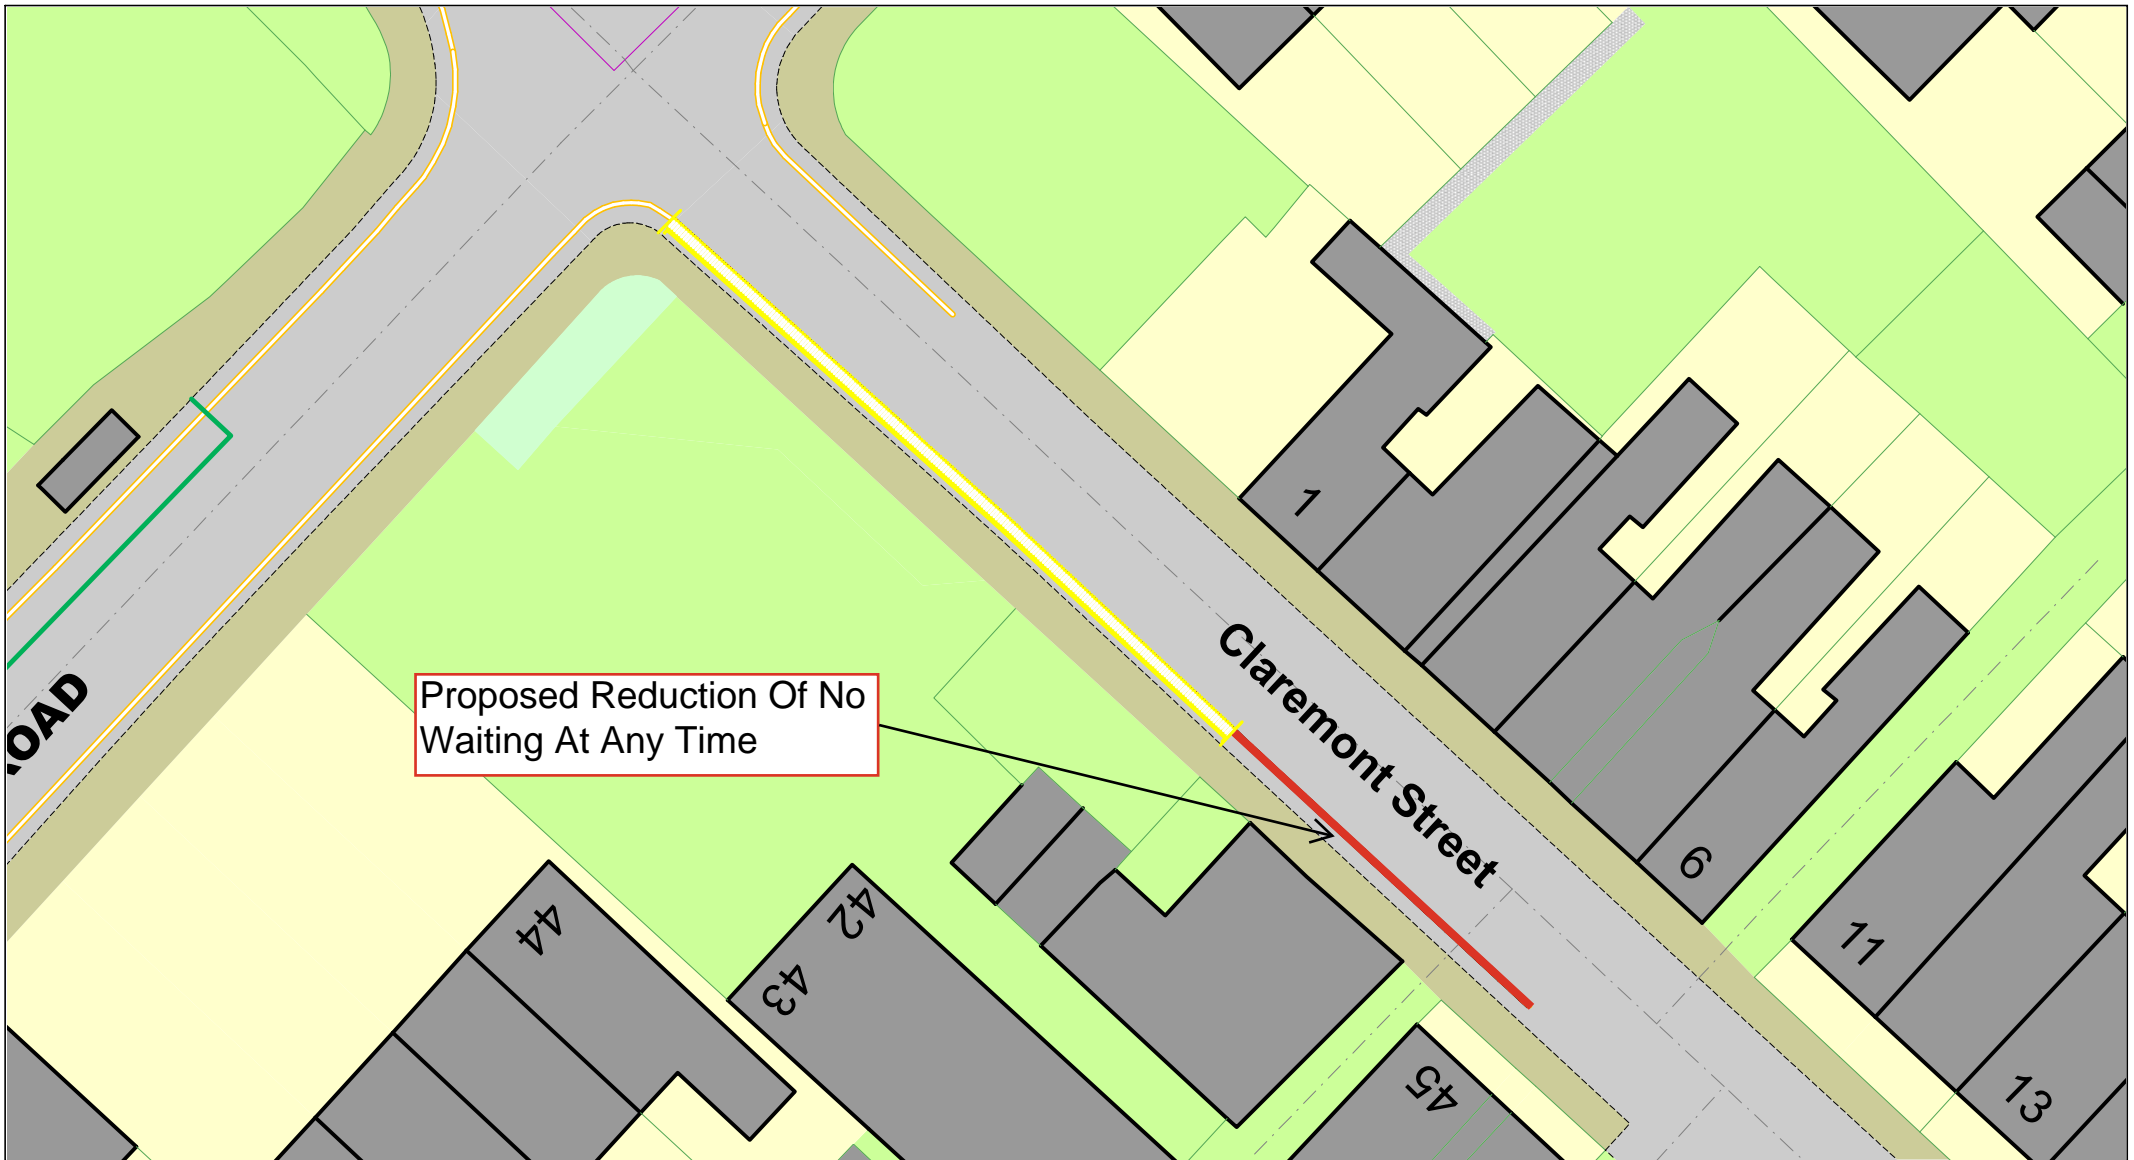

Proposed Reduction Of No Waiting At Any Time

Claremont Street

© Crown copyright. All rights reserved
Sandwell MBC
Licence No. AC0000824500 2026

Claremont Street, Cradley Heath, B64 6HH Proposed Reduction Of No Waiting At Any Time

SCALE	NTS
DATE	January 2026
DRAWING No.	43861 S/4
DRAWN BY	MGM