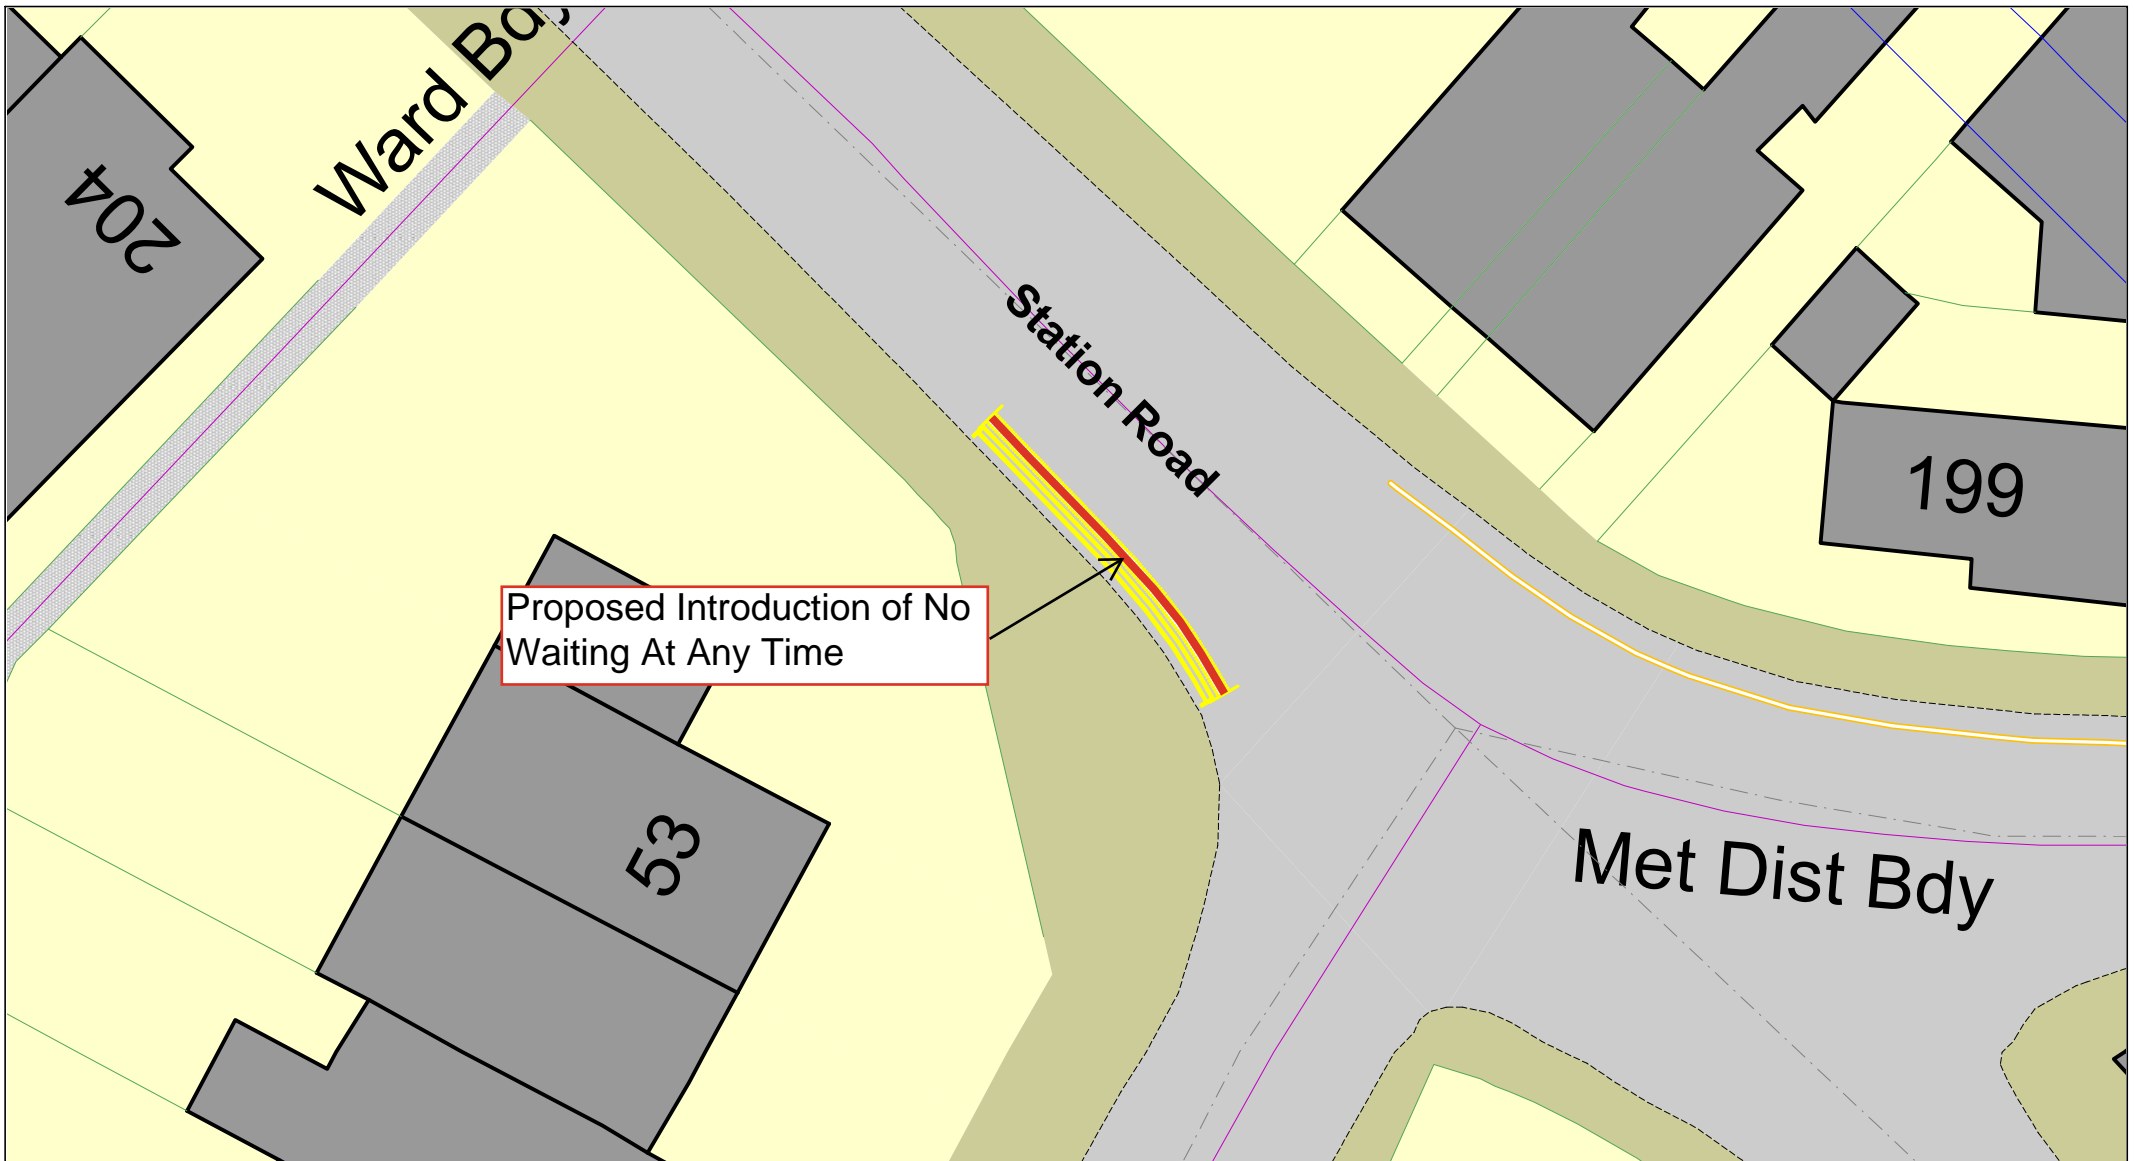

© Crown copyright. All rights reserved Sandwell MBC
Licence No. AC0000824500 2026

Station Road, Cradley Heath, B64 7PR
Proposed Introduction Of No Waiting At Any Time

SCALE	NTS
DATE	January 2026
DRAWING No.	43861 S/4
DRAWN BY	MGM