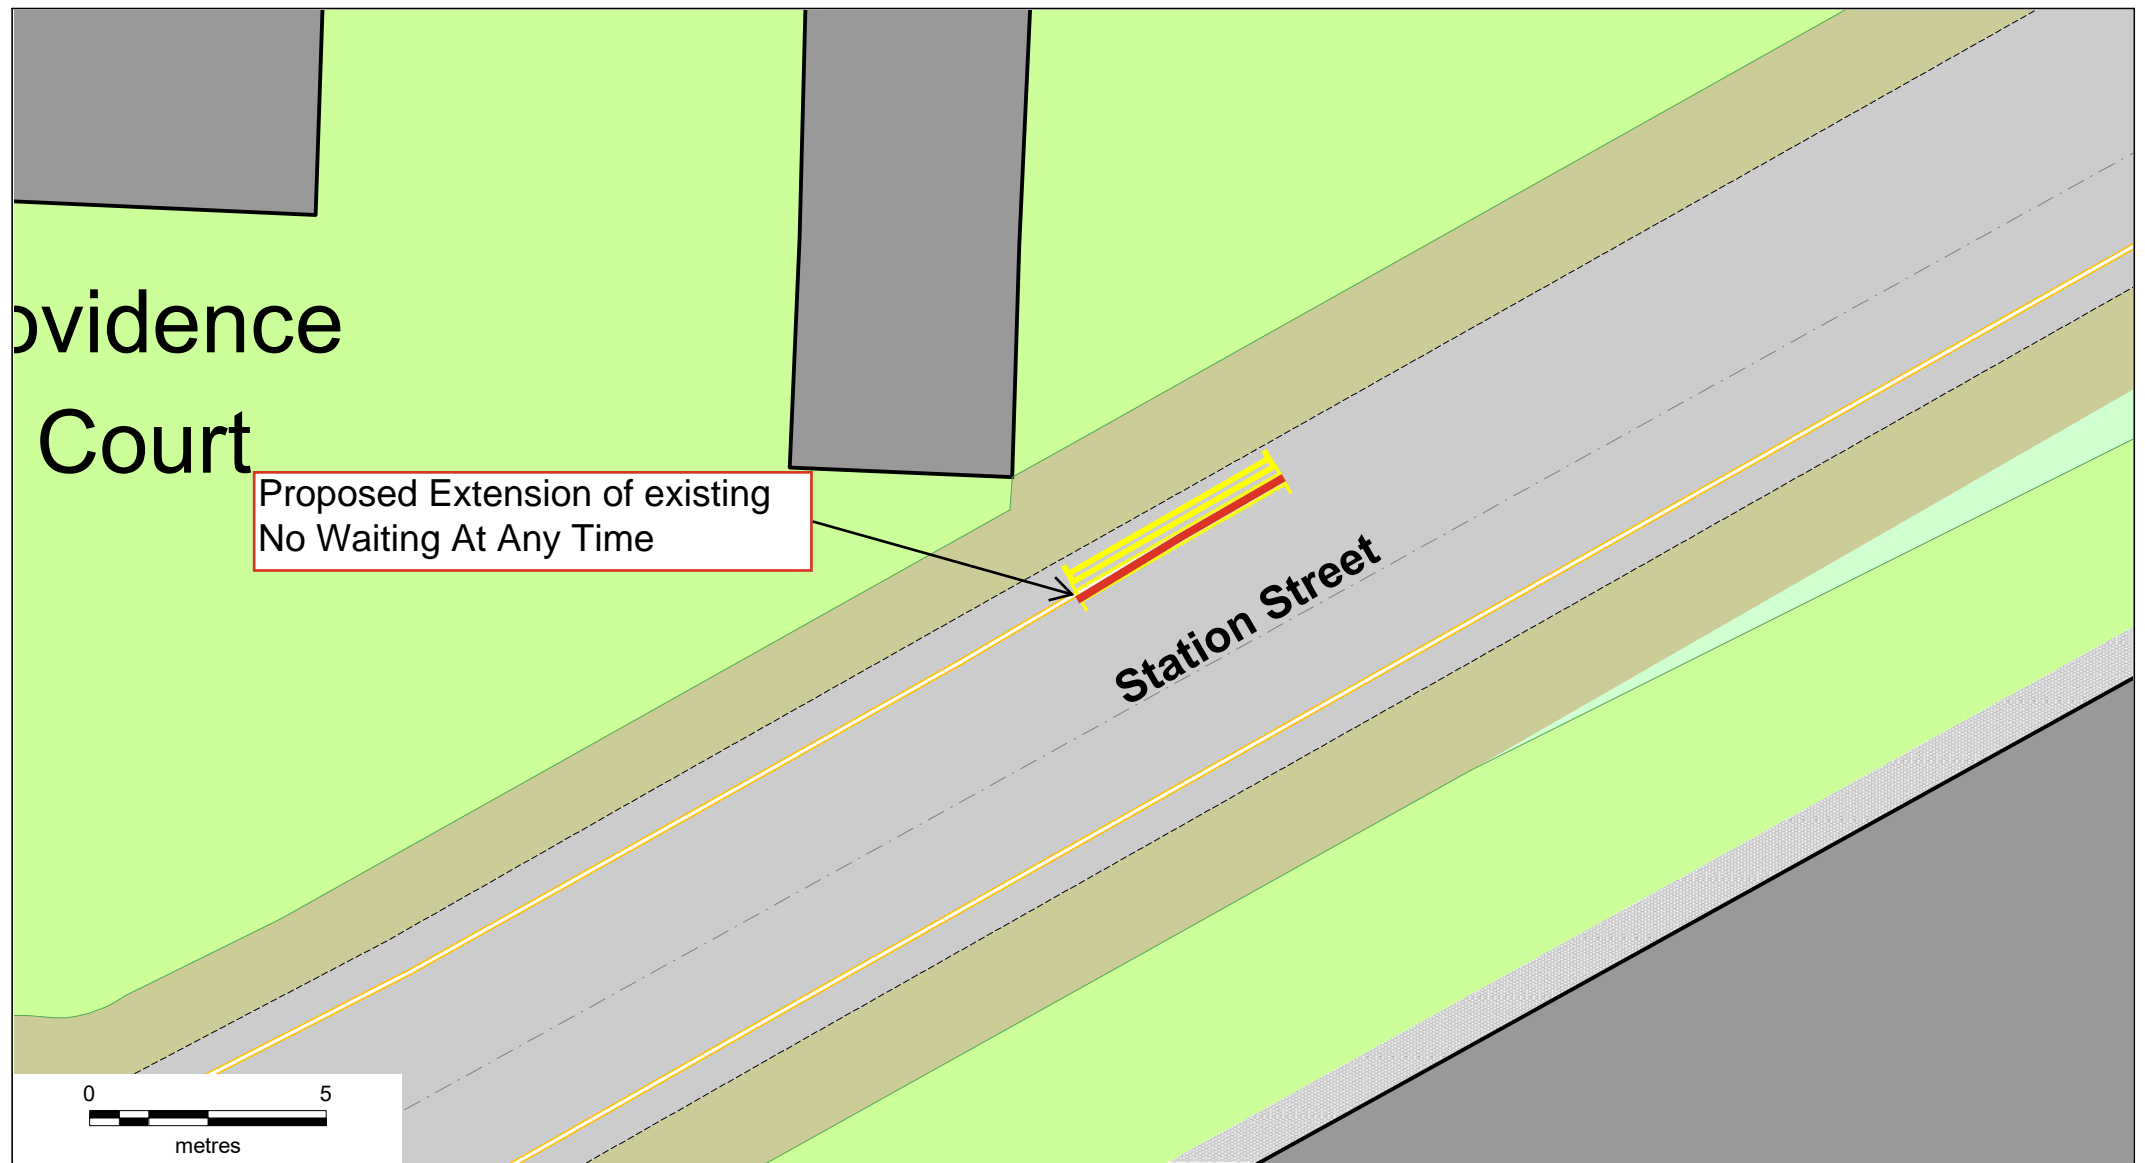

© Crown copyright. All rights reserved
Sandwell MBC
Licence No. AC0000824500 2026

Station Street, Cradley Heath, B64 6AG

Proposed Extension Of Existing No Waiting At Any Time

SCALE	NTS
DATE	January 2026
DRAWING No.	43861 S/4
DRAWN BY	MGM