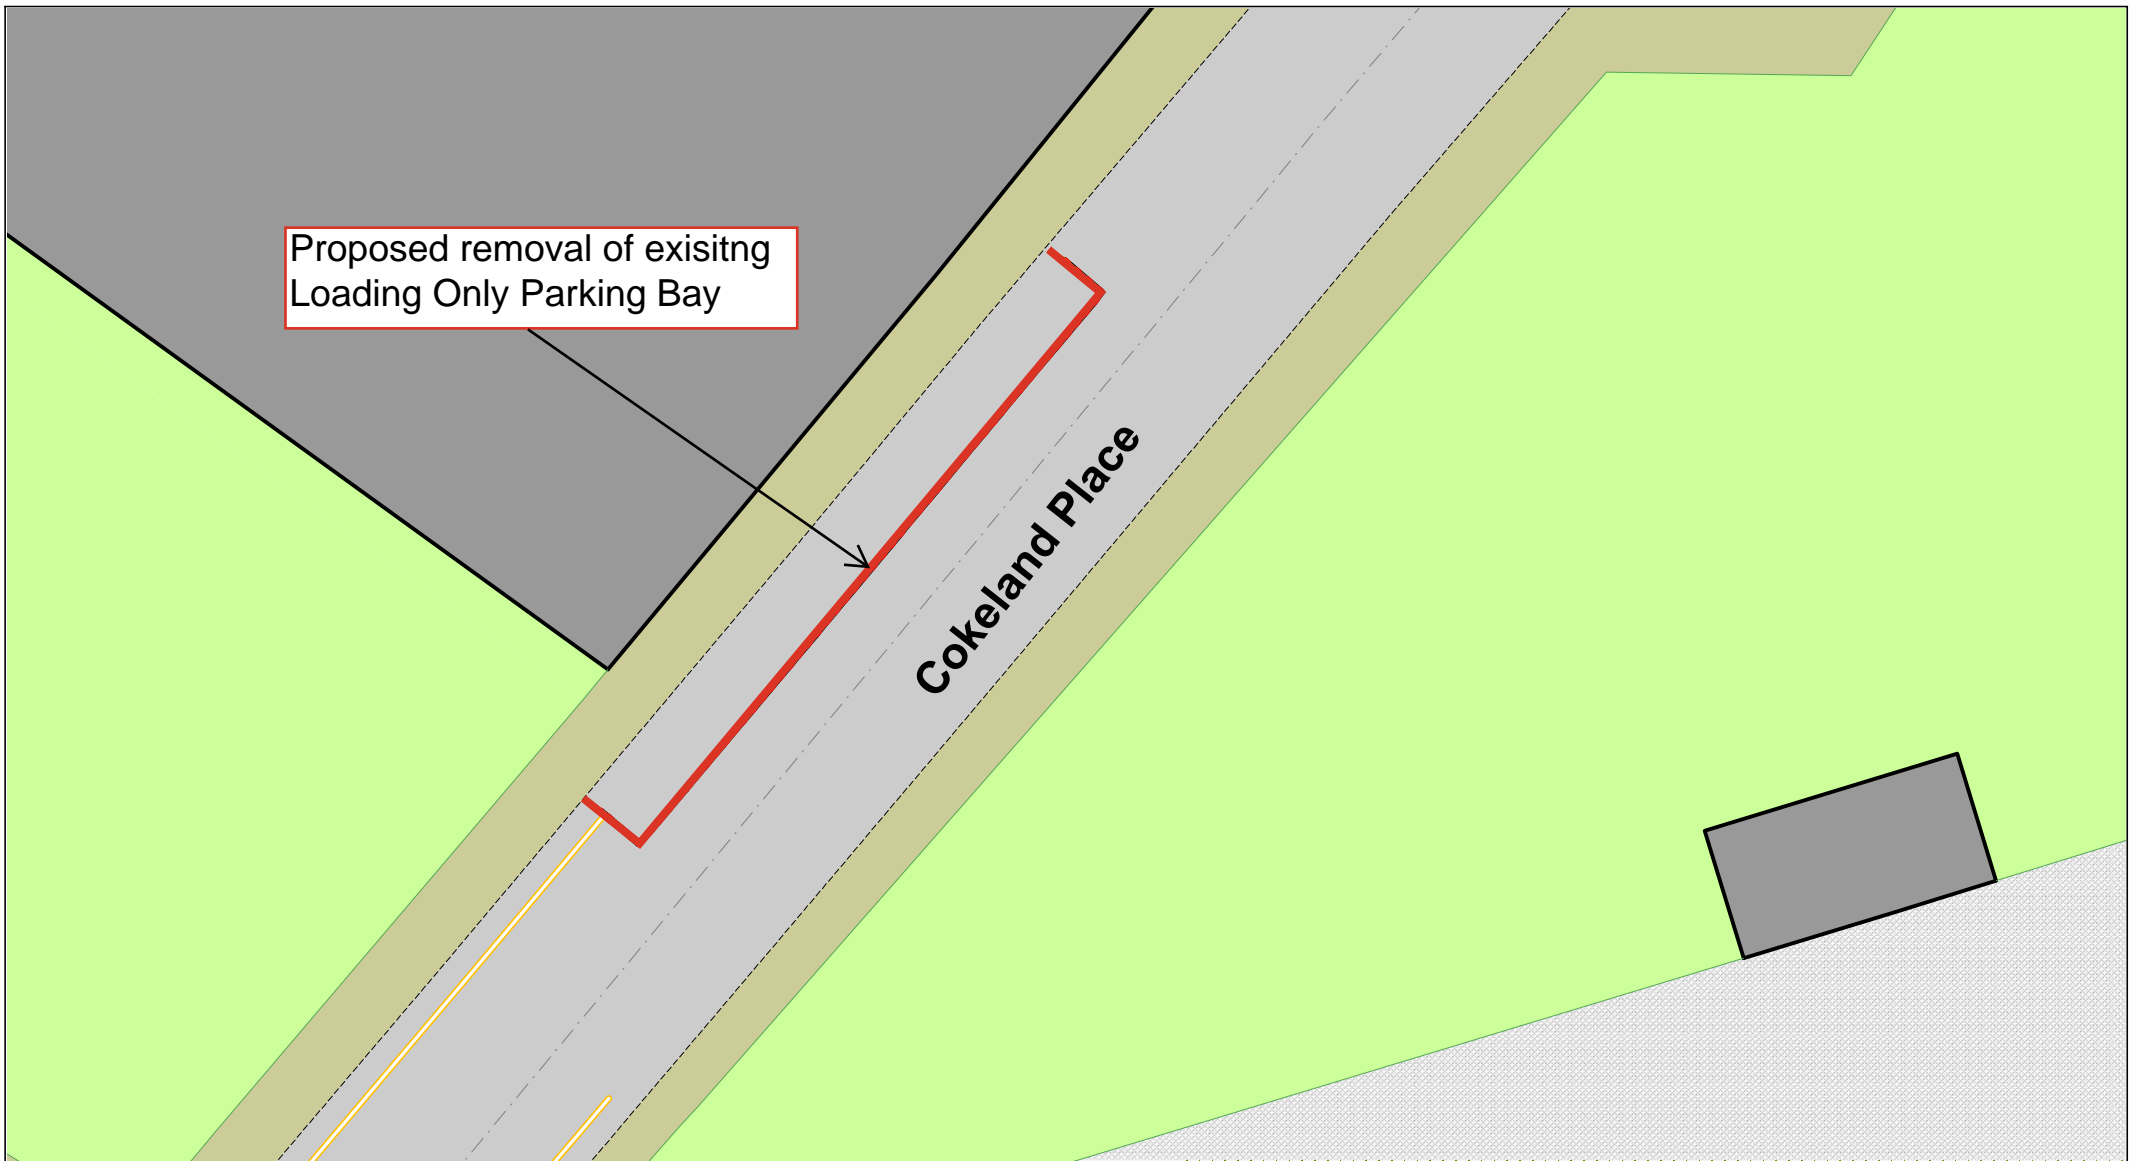

Proposed removal of existing Loading Only Parking Bay

Cokeland Place

Cokeland Place, Cradley Heath, B64 6AN
Proposed Removal of Existing Loading Only
Parking Bay

© Crown copyright. All rights reserved Sandwell MBC
Licence No. AC0000824500 2026

SCALE	NTS
DATE	January 2026
DRAWING No.	43861 S/4
DRAWN BY	MGM