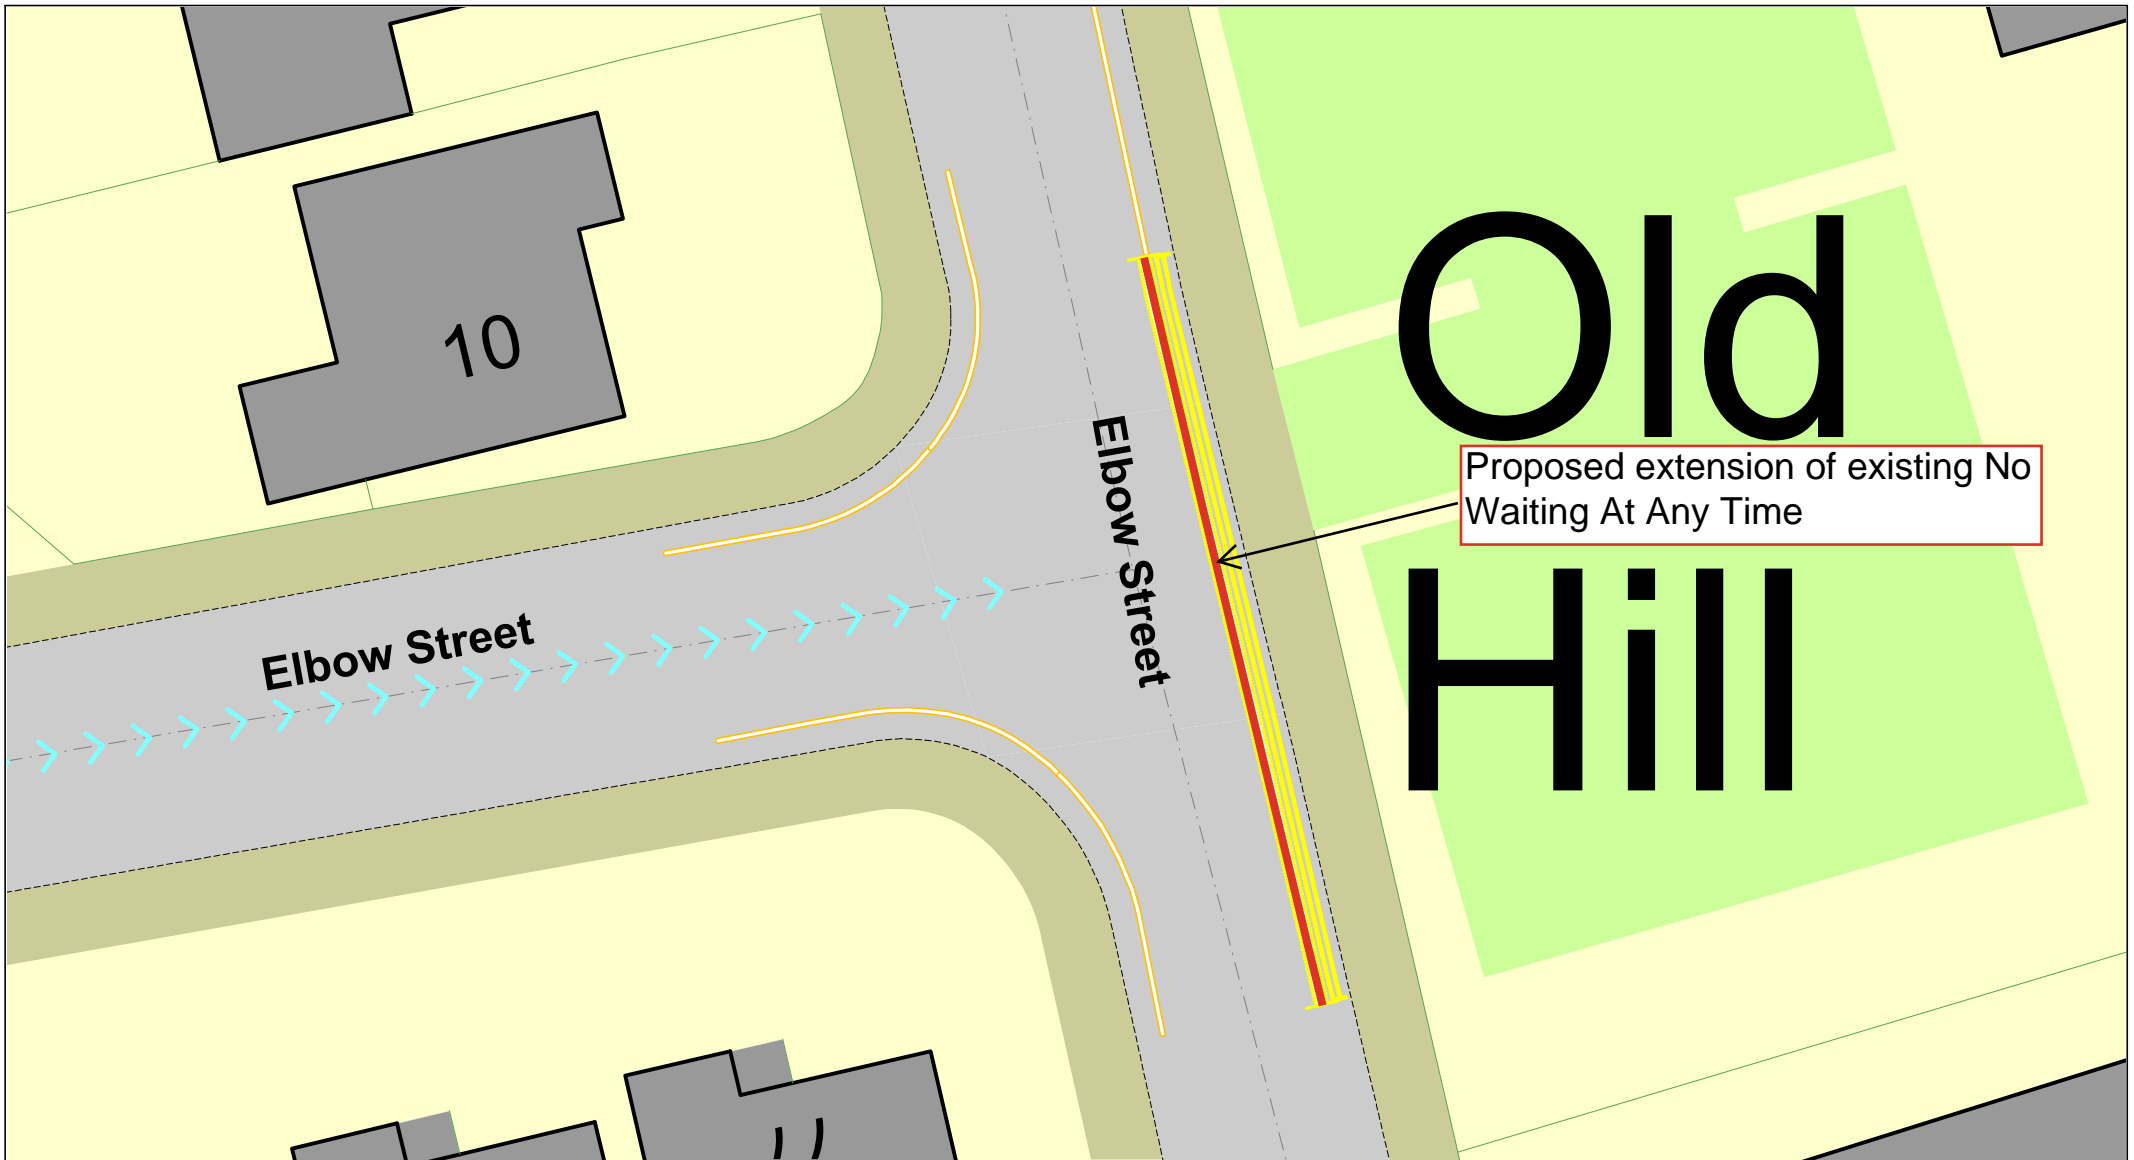

© Crown copyright. All rights reserved Sandwell MBC
Licence No. AC0000824500 2026

Elbow Street, Cradley Heath, B64 6JP
Proposed Extension Of Existing No Waiting At Any Time

SCALE	NTS
DATE	January 2026
DRAWING No.	43861 S/4
DRAWN BY	MGM